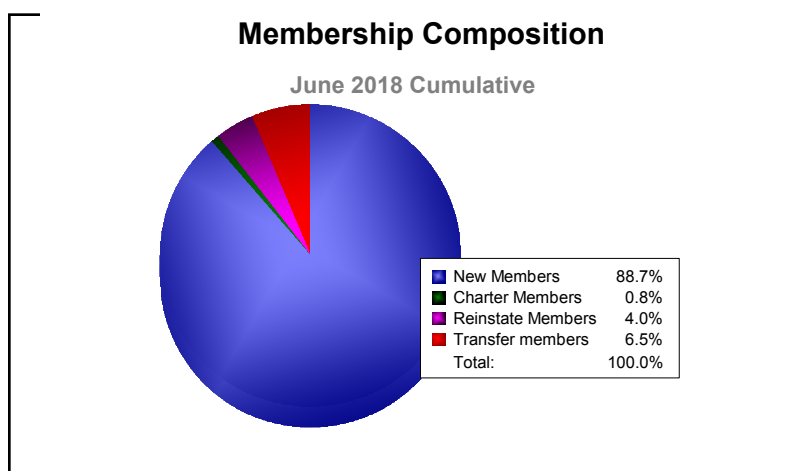

Year	New Clubs	Dropped Clubs	Gain/ Loss Clubs	New Members	Charter Members	Reinstate Members	Transfer Members	Total Member Added	Total Members Dropped	Gain/ Loss Members
2013-2014	0	0	0	131	1	12	12	156	-152	4
2014-2015	1	0	1	132	22	6	8	168	-161	7
2015-2016	0	-2	-2	97	10	9	9	125	-153	-28
2016-2017	0	-2	-2	117	3	7	12	139	-173	-34
2017-2018	0	0	0	110	1	5	8	124	-175	-51
Average	0	-1	-1	117	7	8	10	142	-163	-20

Year	New Clubs	Dropped Clubs	Gain/ Loss Clubs	New Members	Charter Members	Reinstate Members	Transfer Members	Total Member Added	Total Members Dropped	Gain/ Loss Members
2013-2014	0	-1	-1	22	0	0	0	22	-15	7
2014-2015	0	0	0	16	0	1	0	17	-18	-1
2015-2016	0	0	0	13	1	0	0	14	-13	1
2016-2017	0	0	0	8	1	0	0	9	-22	-13
2017-2018	0	-1	-1	22	1	2	0	25	-39	-14
Average	0	0	0	16	1	1	0	17	-21	-4