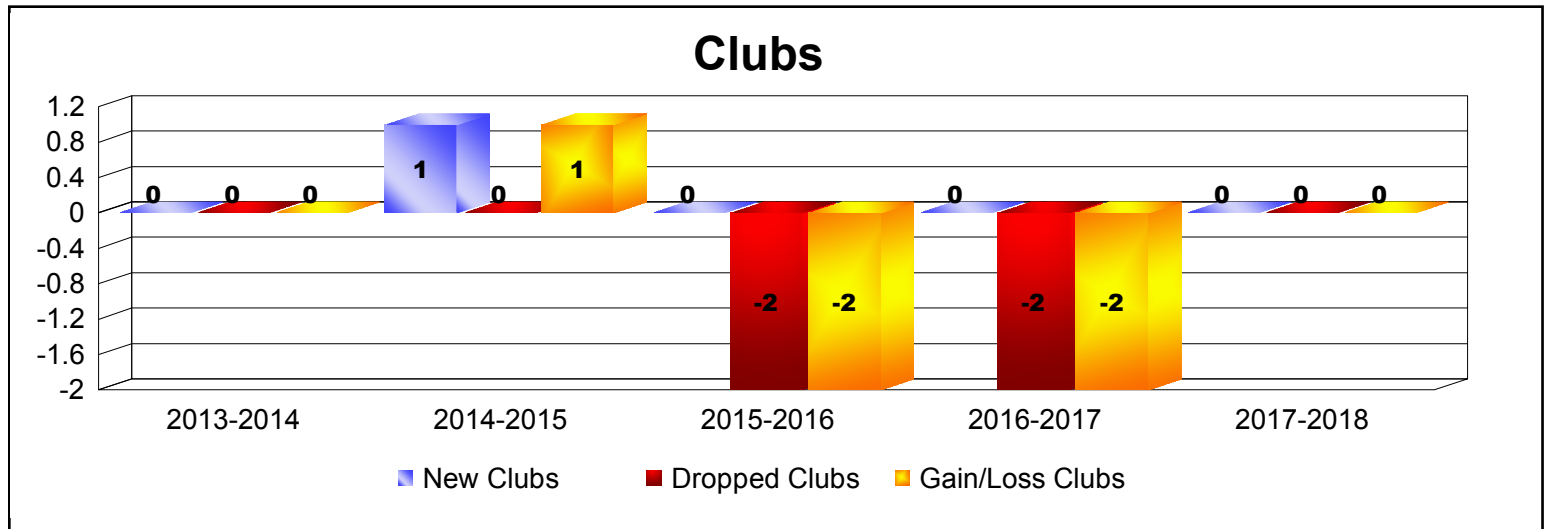

Year	New Clubs	Dropped Clubs	Gain/ Loss Clubs	New Members	Charter Members	Reinstate Members	Transfer Members	Total Member Added	Total Members Dropped	Gain/ Loss Members
2013-2014	0	0	0	131	1	12	12	156	-152	4
2014-2015	1	0	1	132	22	6	8	168	-161	7
2015-2016	0	-2	-2	97	10	9	9	125	-153	-28
2016-2017	0	-2	-2	117	3	7	12	139	-173	-34
2017-2018	0	0	0	110	1	5	8	124	-175	-51
Average	0	-1	-1	117	7	8	10	142	-163	-20

Year	New Clubs	Dropped Clubs	Gain/ Loss Clubs	New Members	Charter Members	Reinstate Members	Transfer Members	Total Member Added	Total Members Dropped	Gain/ Loss Members
2013-2014	0	-1	-1	22	0	0	0	22	-15	7
2014-2015	0	0	0	16	0	1	0	17	-18	-1
2015-2016	0	0	0	13	1	0	0	14	-13	1
2016-2017	0	0	0	8	1	0	0	9	-22	-13
2017-2018	0	-1	-1	22	1	2	0	25	-39	-14
Average	0	0	0	16	1	1	0	17	-21	-4