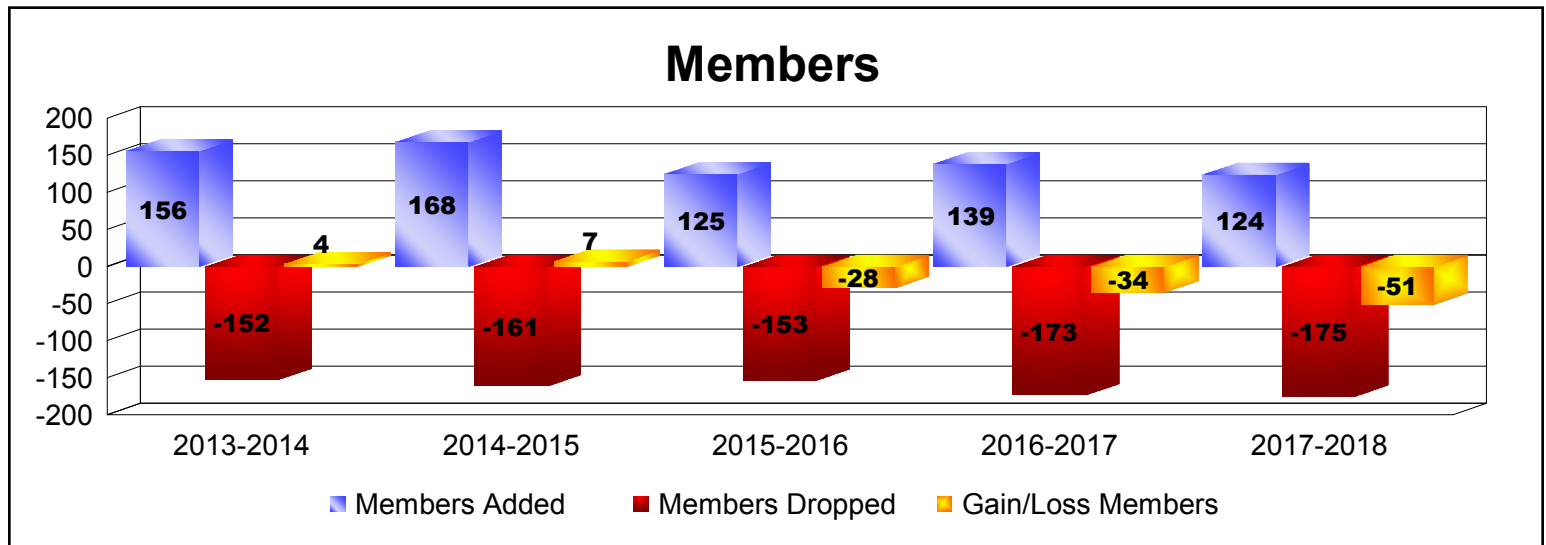

Year	New Clubs	Dropped Clubs	Gain/ Loss Clubs	New Members	Charter Members	Reinstate Members	Transfer Members	Total Member Added	Total Members Dropped	Gain/ Loss Members
2013-2014	0	0	0	131	1	12	12	156	-152	4
2014-2015	1	0	1	132	22	6	8	168	-161	7
2015-2016	0	-2	-2	97	10	9	9	125	-153	-28
2016-2017	0	-2	-2	117	3	7	12	139	-173	-34
2017-2018	0	0	0	110	1	5	8	124	-175	-51
Average	0	-1	-1	117	7	8	10	142	-163	-20

Year	New Clubs	Dropped Clubs	Gain/ Loss Clubs	New Members	Charter Members	Reinstate Members	Transfer Members	Total Member Added	Total Members Dropped	Gain/ Loss Members
2013-2014	0	-1	-1	22	0	0	0	22	-15	7
2014-2015	0	0	0	16	0	1	0	17	-18	-1
2015-2016	0	0	0	13	1	0	0	14	-13	1
2016-2017	0	0	0	8	1	0	0	9	-22	-13
2017-2018	0	-1	-1	22	1	2	0	25	-39	-14
Average	0	0	0	16	1	1	0	17	-21	-4