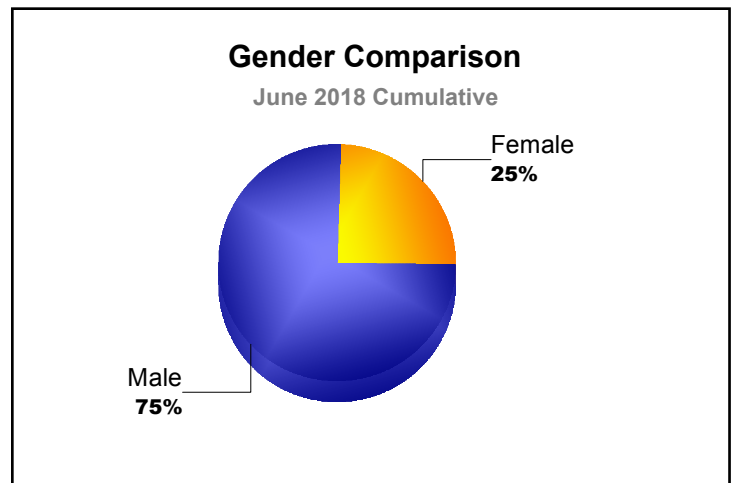

Year	New Clubs	Dropped Clubs	Gain/ Loss Clubs	New Members	Charter Members	Reinstate Members	Transfer Members	Total Member Added	Total Members Dropped	Gain/ Loss Members
2013-2014	0	0	0	131	1	12	12	156	-152	4
2014-2015	1	0	1	132	22	6	8	168	-161	7
2015-2016	0	-2	-2	97	10	9	9	125	-153	-28
2016-2017	0	-2	-2	117	3	7	12	139	-173	-34
2017-2018	0	0	0	110	1	5	8	124	-175	-51
Average	0	-1	-1	117	7	8	10	142	-163	-20